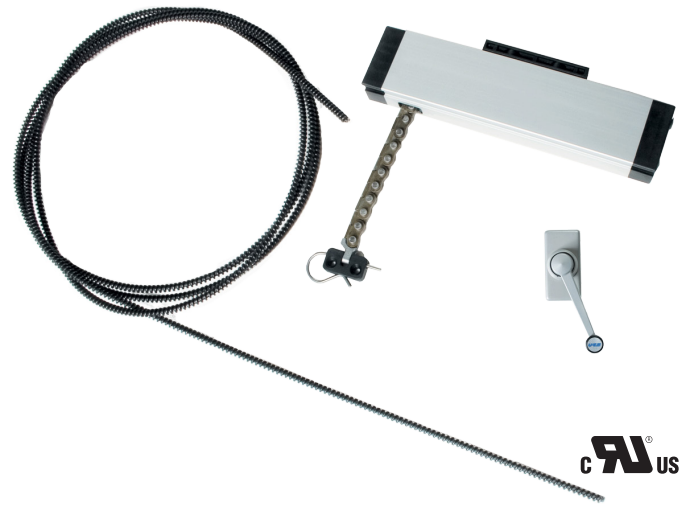

Applications

Suitable for top hinged windows with less than 5ft (1.5m) width.

Features

- Maximum opening: 10" (250mm)
- Conduit (2x3m), conduit bender and tool for conduit preparation are not included in the ARIA kit and have to be ordered separately
- 20ft (6m) cable length
- Suitable for bottom hinged windows adding brack Part # 37616TY brackets
- Supplied in 3 meters steel rods externally coated in White, Black or Grey PVC. The internal tube is in polyethylene to make the cable sliding easier.

Aria Series

Part #	Description	Stroke	Finish
42052D	Aria fast assembly kit	250mm	White
42053E	Aria fast assembly kit	250mm	Black
42054F	Aria fast assembly kit	250mm	Grey

Kit Contents

Item	Description	Quantity
1	Mini operator	1
2	Chain opener	1
3	Cable	6m
4 *	Conduit	* Sold Separately
5	Saddle	10
6	Lock spring	2
7	End plug	2