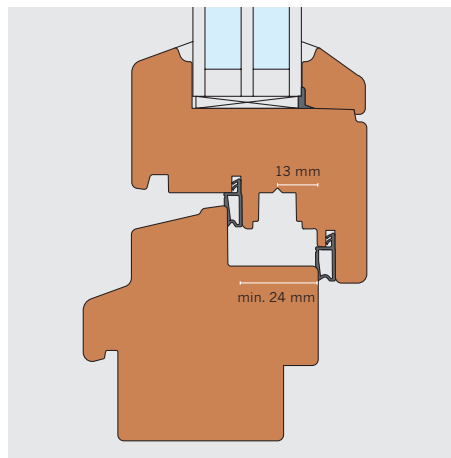

### Technical features

- Can be used for 13 mm groove centre position and 24 mm frame rebate depth
- Suitable for sash weights of up to 130 kg without requiring additional parts for load transfer
- For offset wooden profiles that are flush on the inside
- Suitable for narrow frames with small free sizes of the frame