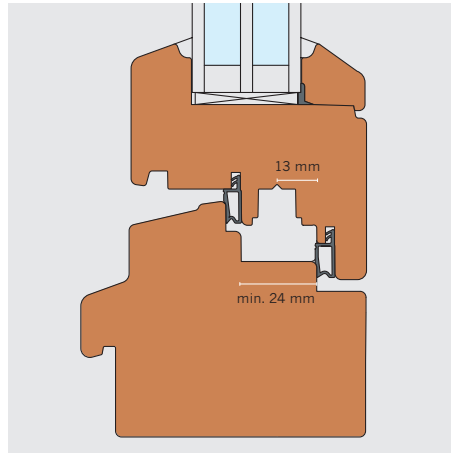

### Technical features

- Can be used for 13 mm groove centre position and 24 mm frame rebate depth
- Suitable for sash weights of up to 130 kg without requiring additional parts for load transfer
- For offset wooden profiles that are flush on the inside
- Suitable for narrow frames with small free sizes of the frame